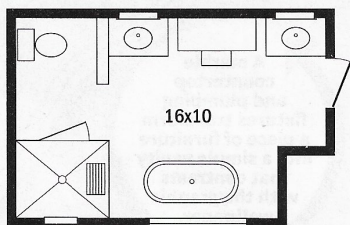

AFTER

VALUE BUDGET

FIXTURES

Produits Neptune tub	$1,496
Grohe Essence 8-inch widespread faucets	$528
Symmons Ballina shower combo kit	$515
Whittington Mahon freestanding bath filler	$430
Kohler Santa Rosa white comfort-height toilet	$328

CABINETRY

Worlds Away Jared white and stainless-steel desk	$1,963
Overstock.com Windham soft white vanities with white marble tops	$1,172

SURFACES

Virtue Tile Ariostea Verde Brasil floor tiles	$2,030
Virtue Tile Porcelanosa Yakarta shower wall tiles	$933
Thibaut Butterfly Garden metallic wallpaper in aqua	$864
Solistone Cayman Blue pebble shower floor tiles	$220

MISCELLANEOUS

Custom glass shower enclosure	$3,000
Zinc Door Mirror Image framed pagoda mirror	$785
Relaxed Roman shade with Ogee pattern fabric in aquamarine from <i>theshadestore.com</i>	$542
Hudson Valley Trinity two-light bath sconces	$478
Pegasus 24-inch medicine cabinets with silver beveled mirrors	$296
Shades of Light hemp netting drum pendant	$239
Fabulous Furs ivory Mongolian lamb faux fur pouf	$199
Ruglots.com Jaipur Maroc Nyasha 3x5 rug	$171
Aqua Teak shower bench	$150

TOTAL

prices are estimates, excluding installation

$16,339