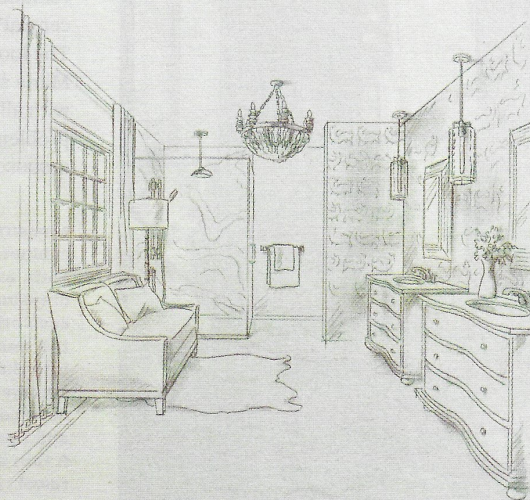

BHG, SIP, Red Checkout

0 72440 14009 7 4 1

\$6.99 U.S.

ROOM FOR LUXURY

A simple space gets bold upgrades for a more stylish, livable bath.

writer KRISTINA MCGUIRK
photographer MARTY BALDWIN
illustrator ANN WEISS

THE PROBLEMS

1. The vanity did not properly balance the oversize built-in tub on the opposite wall.
2. Separate rooms for the toilet and shower were wasting valuable space in the floor plan.
3. Heavy woods mixed with dismal wall color darkened the already lifeless palette.
4. The cavelike shower was dark and cramped—poor conditions for a place to start or end the day.

THE SOLUTIONS

1. Ditching the separate toilet and shower rooms allowed for an open floor plan that feels less constricted. A partial wall still provides privacy for the toilet.

2. Moving the shower to the tub wall created a more balanced bathing area opposite the vanities.