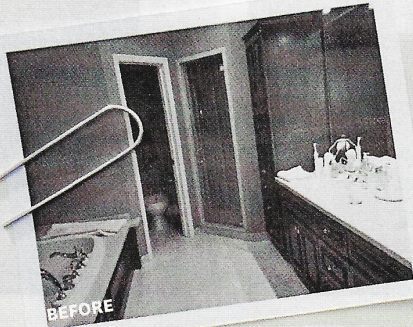

BHG, SIP, Red Checkout

0 72440 14009 7 4 1

\$6.99 U.S.

ROOM FOR LUXURY

A simple space gets bold upgrades for a more stylish, livable bath.

writer KRISTINA MCGUIRK
photographer MARTY BALDWIN
illustrator ANN WEISS

THE PROBLEMS

1. The vanity did not properly balance the oversize built-in tub on the opposite wall.
2. Separate rooms for the toilet and shower were wasting valuable space in the floor plan.
3. Heavy woods mixed with dismal wall color darkened the already lifeless palette.
4. The cavelike shower was dark and cramped—poor conditions for a place to start or end the day.

THE SOLUTIONS

1. Ditching the separate toilet and shower rooms allowed for an open floor plan that feels less constricted. A partial wall still provides privacy for the toilet.

2. Moving the shower to the tub wall created a more balanced bathing area opposite the vanities.

TOTAL

prices are estimates, excluding installation

\$16,339

“The sofa wall is meant to be inviting,” Duffy says. “It makes the space more of a lounge and less of a bathroom.”

A marble countertop and plumbing fixtures transform a piece of furniture into a simple vanity that contrasts with the graphic wallpaper.